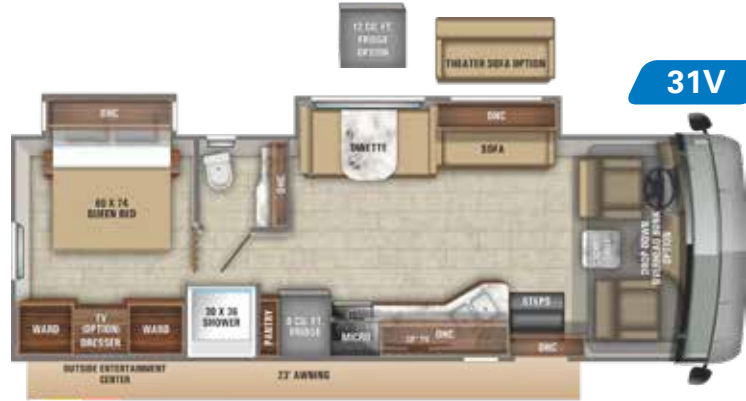

ALABAMA

31V