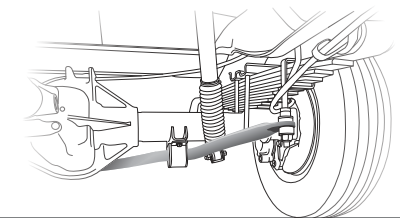

COMPUTER-BALANCED DRIVESHAFT

Ensures smooth and efficient power transfer from the engine to the wheels

JOUNCE BUMPERS

Assist during extreme road occurrences to absorb impact and dampen excess road noise

STANDARD FRONT AND REAR STABILIZER BARS

Reduces the body roll of a vehicle during fast cornering or over road irregularities

SACHS SHOCK ABSORBERS

Large-diameter tube design pairs gas and hydraulics to resist heat and pressure while independently adjusting to changing road conditions